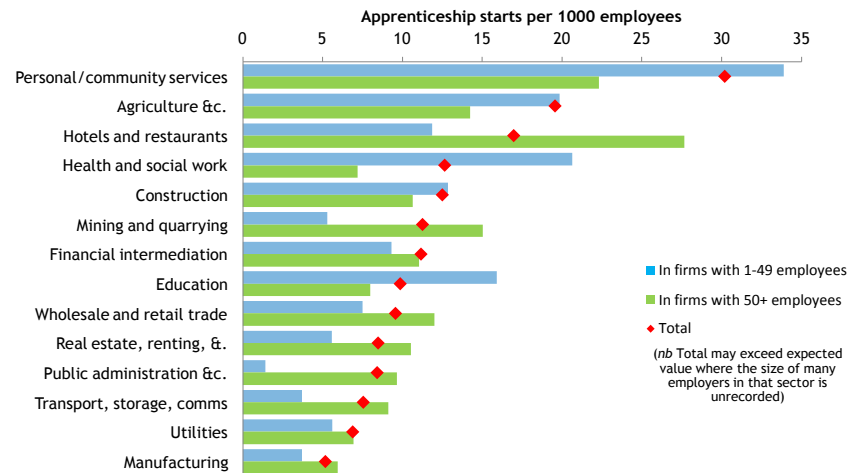

# Birmingham apprenticeships dashboard

The following charts provide data on apprenticeships in Birmingham or the greater West Midlands, based on data relating to the 2009-2010 academic year.

For further info:  
[www.bit.ly/econinc](http://www.bit.ly/econinc)  
[helena.duignan@wmro.org](mailto:helena.duignan@wmro.org)  
 0121 503 3247

## New apprentices by sector and size of employer

## New apprentices per 1000 employees by sector and size

Birmingham  
 in context