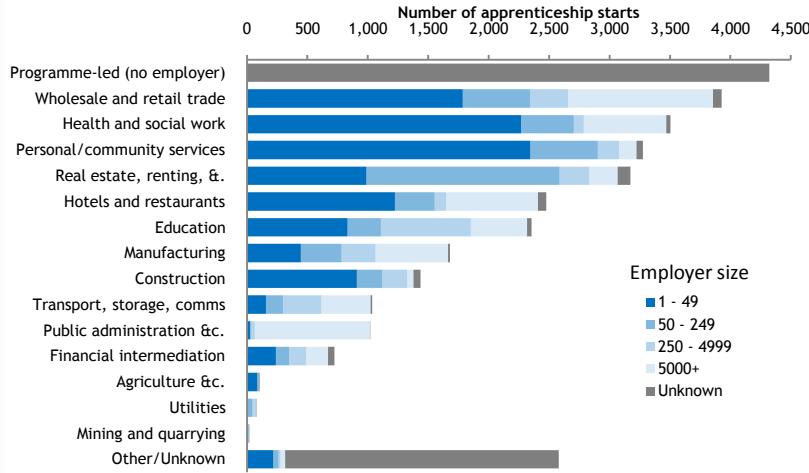

# Birmingham apprenticeships dashboard

The following charts provide data on apprenticeships in Birmingham or the greater West Midlands, based on data relating to the 2009-2010 academic year.

For further info:  
[www.bit.ly/econinc](http://www.bit.ly/econinc)  
[helena.duignan@wmro.org](mailto:helena.duignan@wmro.org)  
 0121 503 3247

## New apprentices by sector and size of employer