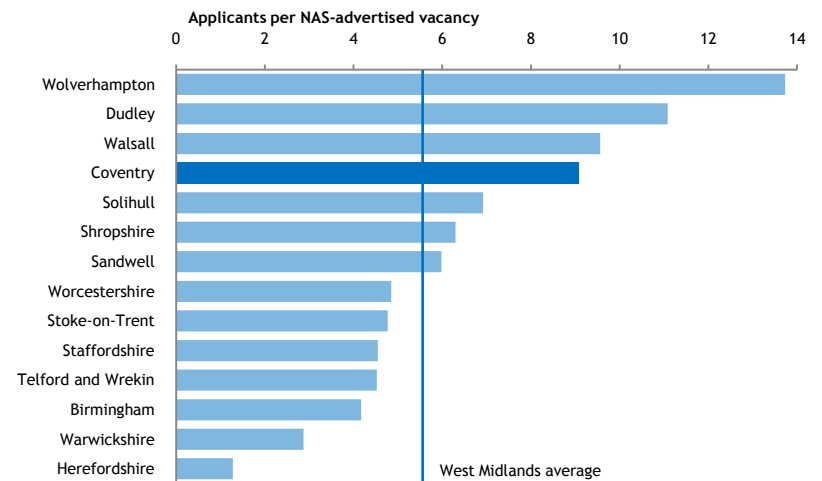

West Midlands
**Regional
 Observatory**
www.wmro.org

This version produced December 17 2010

West Midlands

New apprentices by sector and size of employer

New apprentices per 1000 employees by sector and size

Coventry
in context

Quantity and completion by local authority

Applicants per vacancy by local authority

New apprentices per 1000 population by apprenticeship subject area

Apprenticeship leavers by age and achievement