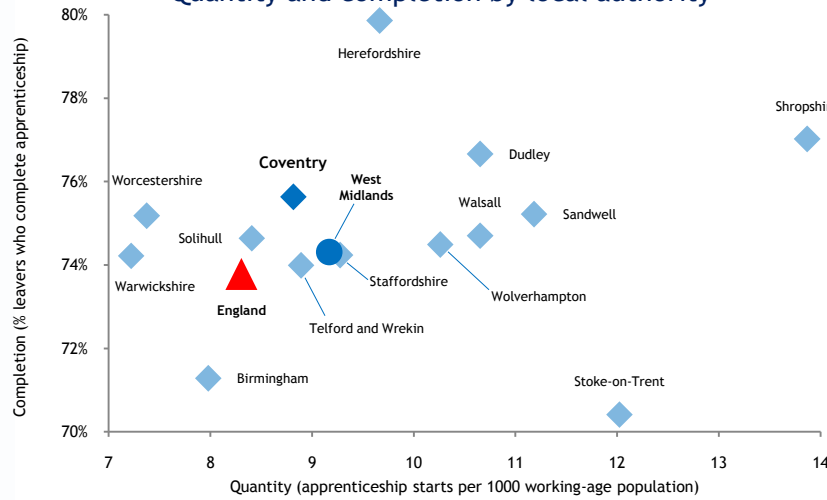

West Midlands
**Regional
 Observatory**
www.wmro.org

This version produced December 17 2010

West Midlands

New apprentices by sector and size of employer

New apprentices per 1000 employees by sector and size

Coventry
in context

Quantity and completion by local authority

Applicants per vacancy by local authority

New apprentices per 1000 population by apprenticeship subject area

Apprenticeship leavers by age and achievement