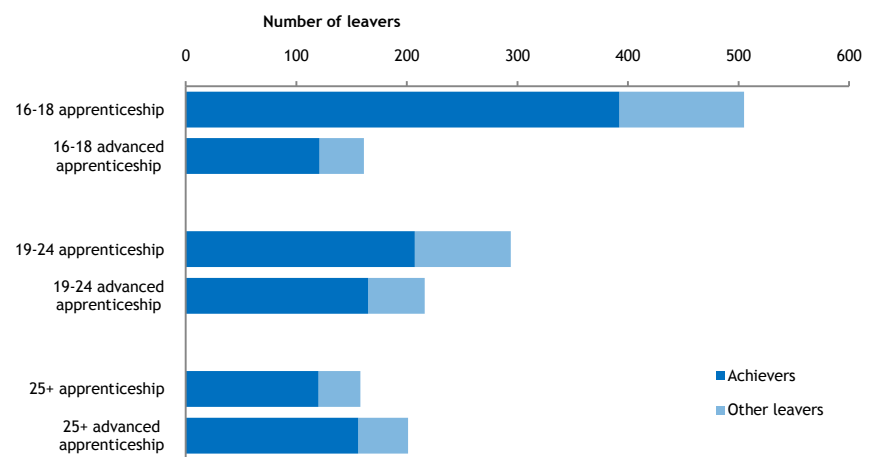

Coventry
in context

Quantity and completion by local authority

Applicants per vacancy by local authority

New apprentices per 1000 population by apprenticeship subject area

Apprenticeship leavers by age and achievement

New apprentices per 1000 population by gender and age

Who's starting apprenticeships?

Coventry

New apprentices: 1,821 16-18: 787 19-24: 708 25+: 326