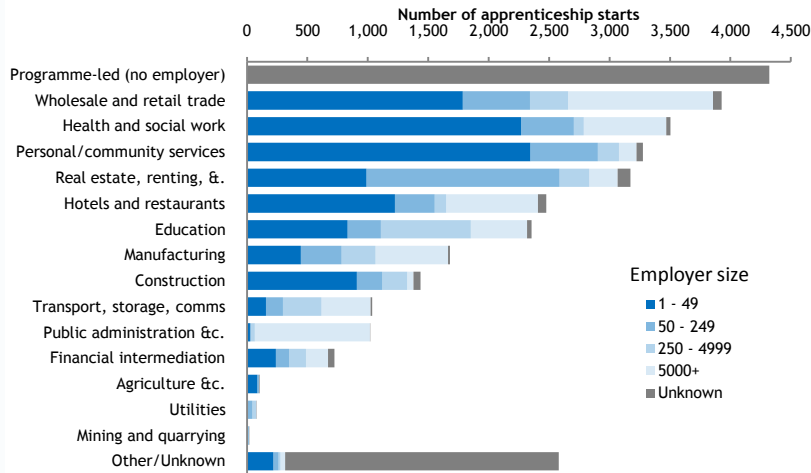

Coventry apprenticeships dashboard

The following charts provide data on apprenticeships in Coventry or the greater West Midlands, based on data relating to the 2009-2010 academic year.

For further info:
www.bit.ly/econinc
helena.duignan@wmro.org
 0121 503 3247

West Midlands
**Regional
 Observatory**
www.wmro.org

This version produced December 17 2010

West Midlands

New apprentices by sector and size of employer

New apprentices per 1000 employees by sector and size

Coventry
in context

Quantity and completion by local authority

Applicants per vacancy by local authority

New apprentices per 1000 population by apprenticeship subject area

Apprenticeship leavers by age and achievement