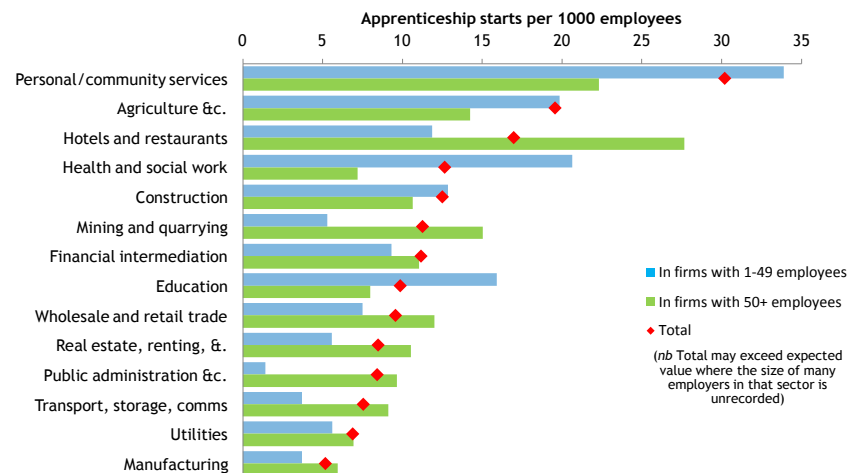

West Midlands
**Regional
 Observatory**
www.wmro.org

This version produced December 17 2010

West Midlands

New apprentices by sector and size of employer

New apprentices per 1000 employees by sector and size

Coventry
in context

Quantity and completion by local authority

Applicants per vacancy by local authority

New apprentices per 1000 population by apprenticeship subject area

Apprenticeship leavers by age and achievement