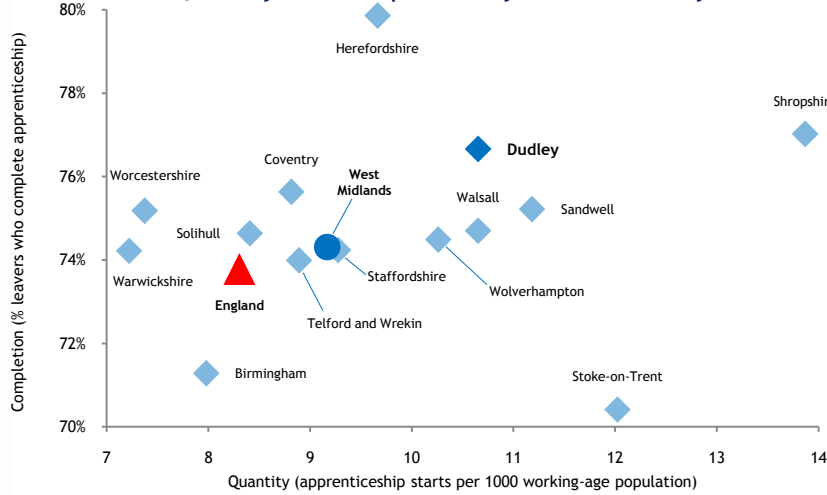

West Midlands
**Regional
 Observatory**
www.wmro.org

This version produced December 17 2010

West Midlands

New apprentices by sector and size of employer

New apprentices per 1000 employees by sector and size

Dudley
 in context

Quantity and completion by local authority

Applicants per vacancy by local authority

New apprentices per 1000 population by apprenticeship subject area

Apprenticeship leavers by age and achievement

New apprentices per 1000 population by gender and age

Who's starting apprenticeships?

Dudley

New apprentices: 2,053 16-18: 1,075 19-24: 631 25+: 347