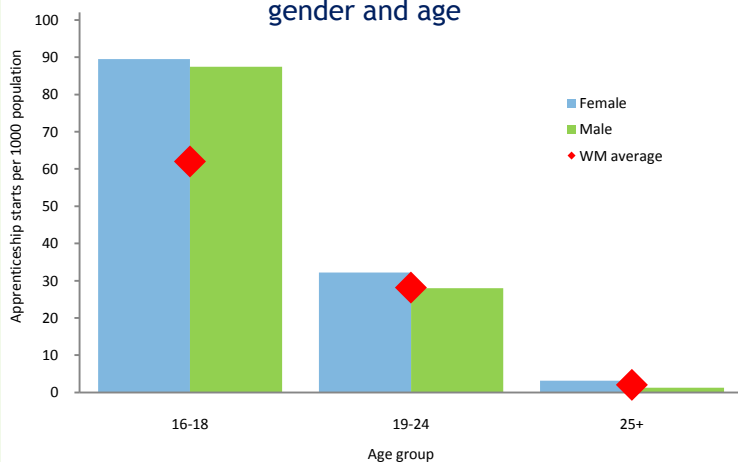

Dudley
 in context

Quantity and completion by local authority

Applicants per vacancy by local authority

New apprentices per 1000 population by apprenticeship subject area

Apprenticeship leavers by age and achievement

New apprentices per 1000 population by gender and age

Who's starting apprenticeships?

Dudley

New apprentices: 2,053 16-18: 1,075 19-24: 631 25+: 347