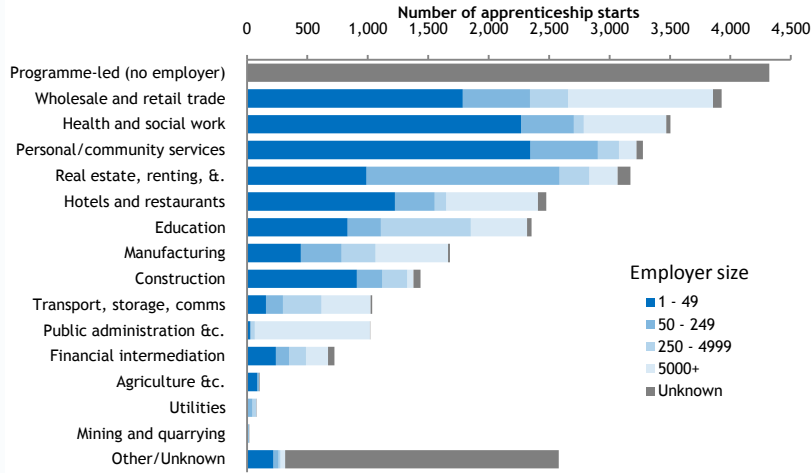

Dudley apprenticeships dashboard

The following charts provide data on apprenticeships in Dudley or the greater West Midlands, based on data relating to the 2009-2010 academic year.

For further info:
www.bit.ly/econinc
helena.duignan@wmro.org
 0121 503 3247

West Midlands
**Regional
 Observatory**
www.wmro.org

This version produced December 17 2010

West Midlands

New apprentices by sector and size of employer

New apprentices per 1000 employees by sector and size