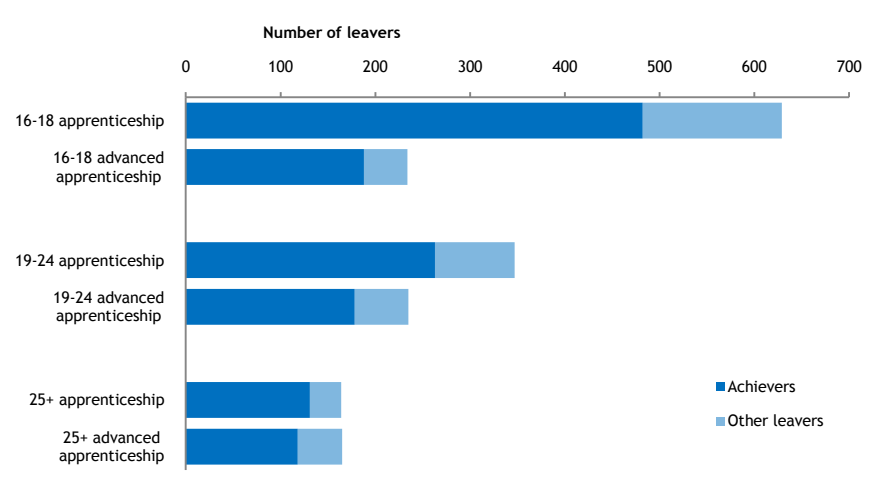

Dudley
 in context

Quantity and completion by local authority

Applicants per vacancy by local authority

New apprentices per 1000 population by apprenticeship subject area

Apprenticeship leavers by age and achievement

New apprentices per 1000 population by gender and age

Who's starting apprenticeships?

Dudley

New apprentices: 2,053 16-18: 1,075 19-24: 631 25+: 347