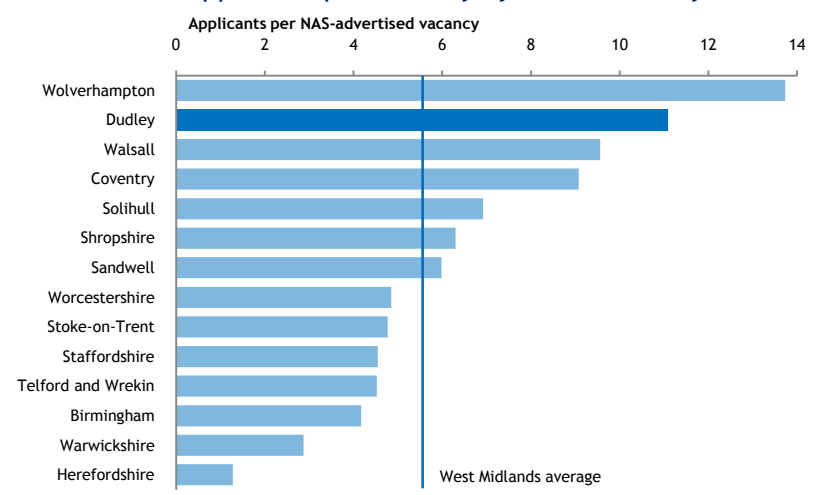

West Midlands
**Regional
 Observatory**
www.wmro.org

This version produced December 17 2010

West Midlands

New apprentices by sector and size of employer

New apprentices per 1000 employees by sector and size

Dudley
 in context

Quantity and completion by local authority

Applicants per vacancy by local authority

New apprentices per 1000 population by apprenticeship subject area

Apprenticeship leavers by age and achievement