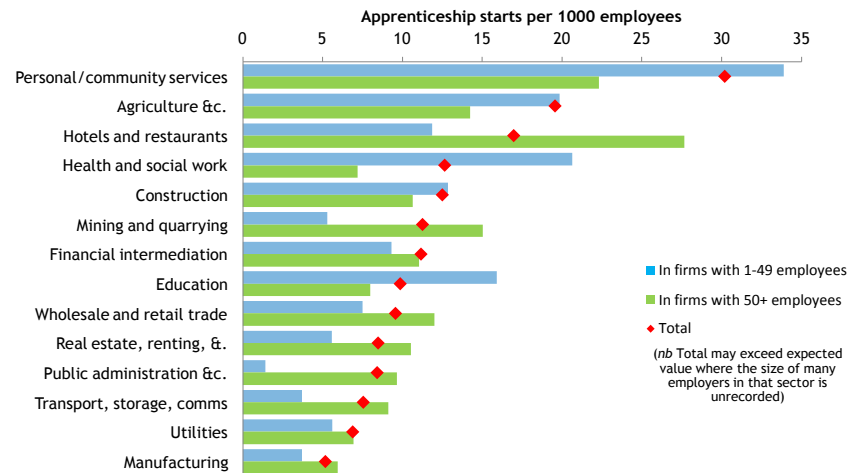

West Midlands
**Regional
 Observatory**
www.wmro.org

This version produced December 17 2010

West Midlands

New apprentices by sector and size of employer

New apprentices per 1000 employees by sector and size

Dudley
 in context

Quantity and completion by local authority

Applicants per vacancy by local authority

New apprentices per 1000 population by apprenticeship subject area

Apprenticeship leavers by age and achievement