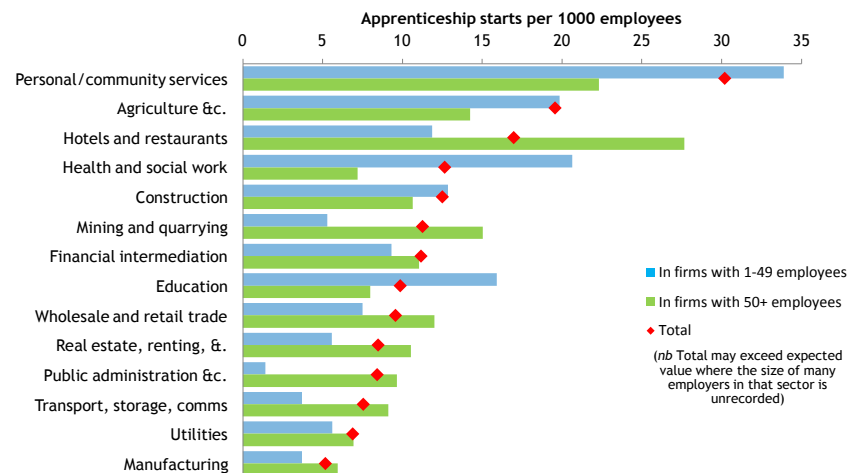

# Sandwell apprenticeships dashboard

The following charts provide data on apprenticeships in Sandwell or the greater West Midlands, based on data relating to the 2009-2010 academic year.

For further info:  
[www.bit.ly/econinc](http://www.bit.ly/econinc)  
[helena.duignan@wmro.org](mailto:helena.duignan@wmro.org)  
 0121 503 3247

## New apprentices by sector and size of employer

## New apprentices per 1000 employees by sector and size

Sandwell  
 in context