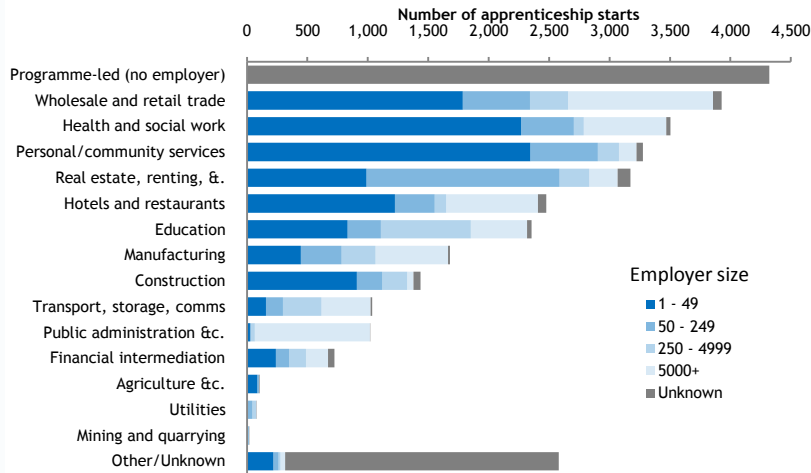

# Sandwell apprenticeships dashboard

The following charts provide data on apprenticeships in Sandwell or the greater West Midlands, based on data relating to the 2009-2010 academic year.

For further info:  
[www.bit.ly/econinc](http://www.bit.ly/econinc)  
[helena.duignan@wmro.org](mailto:helena.duignan@wmro.org)  
 0121 503 3247

## New apprentices by sector and size of employer