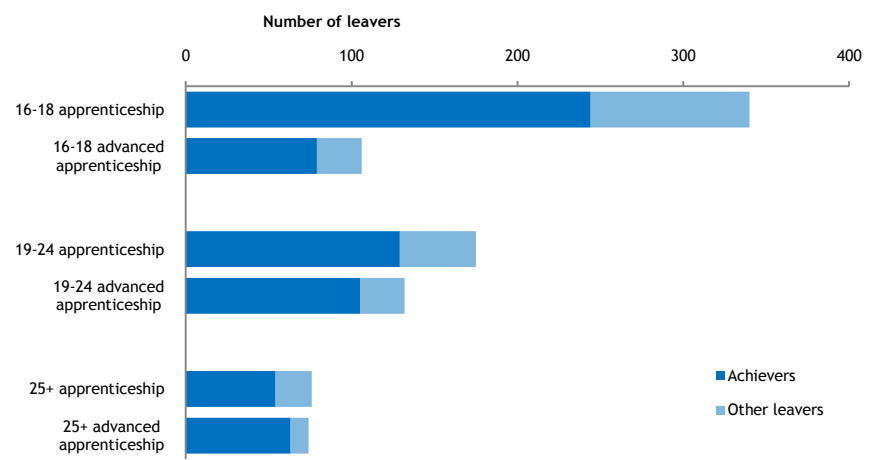

Solihull
 in context

Quantity and completion by local authority

Applicants per vacancy by local authority

Solihull

New apprentices per 1000 population by apprenticeship subject area

New apprentices per 1000 population by gender and age

Apprenticeship leavers by age and achievement

Who's starting apprenticeships?

New apprentices: 1,077 16-18: 534 19-24: 367 25+: 176