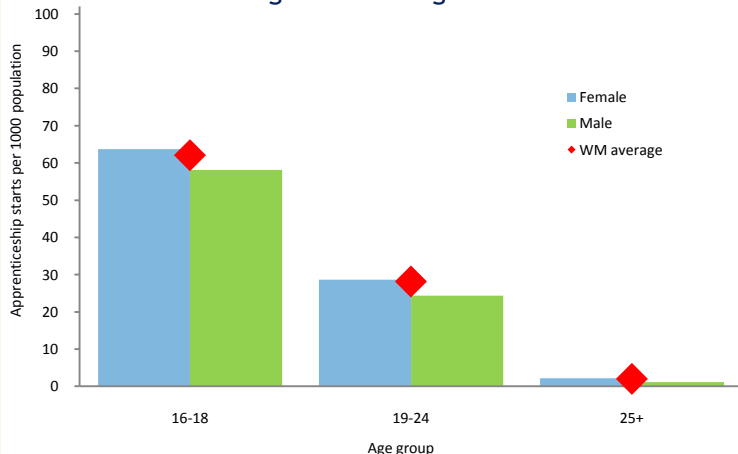

Solihull
 in context

Quantity and completion by local authority

Applicants per vacancy by local authority

Solihull

New apprentices per 1000 population by apprenticeship subject area

New apprentices per 1000 population by gender and age

Apprenticeship leavers by age and achievement

Who's starting apprenticeships?

New apprentices: 1,077 16-18: 534 19-24: 367 25+: 176