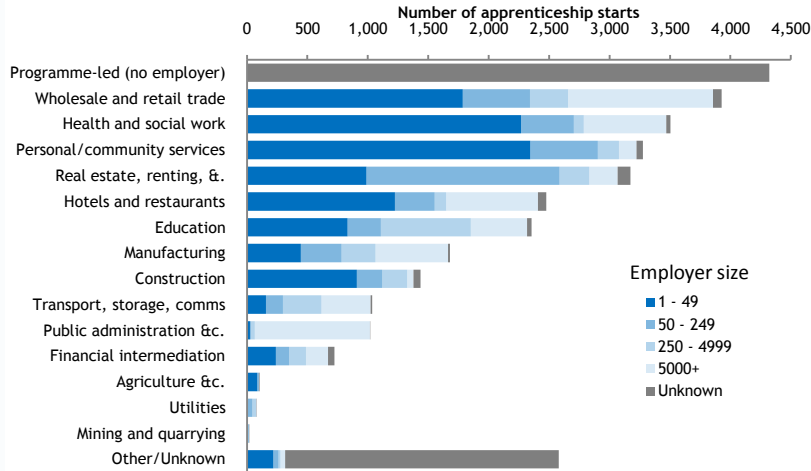

Solihull apprenticeships dashboard

The following charts provide data on apprenticeships in Solihull or the greater West Midlands, based on data relating to the 2009-2010 academic year.

For further info:
www.bit.ly/econinc
helena.duignan@wmro.org
 0121 503 3247

West Midlands
**Regional
 Observatory**
www.wmro.org

This version produced December 17 2010

West Midlands

New apprentices by sector and size of employer

New apprentices per 1000 employees by sector and size

Solihull
 in context

Quantity and completion by local authority

Applicants per vacancy by local authority

Solihull

New apprentices per 1000 population by apprenticeship subject area

New apprentices per 1000 population by gender and age