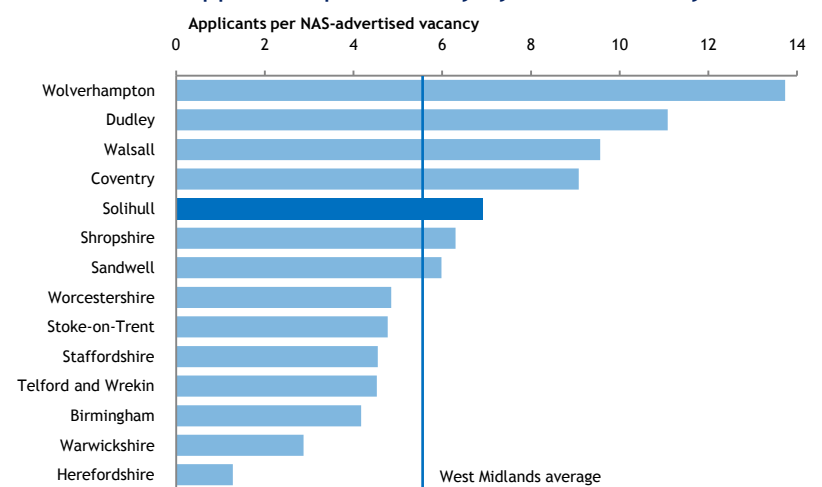

West Midlands
**Regional
 Observatory**
www.wmro.org

This version produced December 17 2010

West Midlands

New apprentices by sector and size of employer

New apprentices per 1000 employees by sector and size

Solihull
 in context

Quantity and completion by local authority

Applicants per vacancy by local authority

Solihull

New apprentices per 1000 population by apprenticeship subject area

New apprentices per 1000 population by gender and age