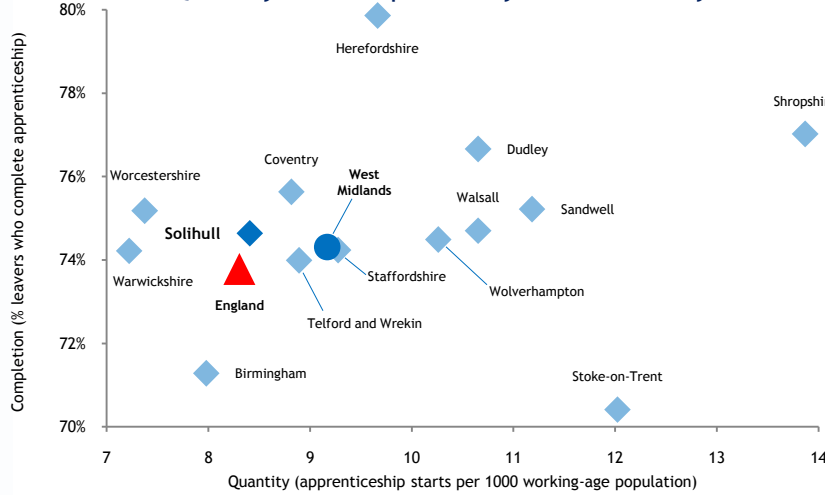

West Midlands
**Regional
 Observatory**
www.wmro.org

This version produced December 17 2010

West Midlands

New apprentices by sector and size of employer

New apprentices per 1000 employees by sector and size

Solihull
 in context

Quantity and completion by local authority

Applicants per vacancy by local authority

Solihull

New apprentices per 1000 population by apprenticeship subject area

New apprentices per 1000 population by gender and age