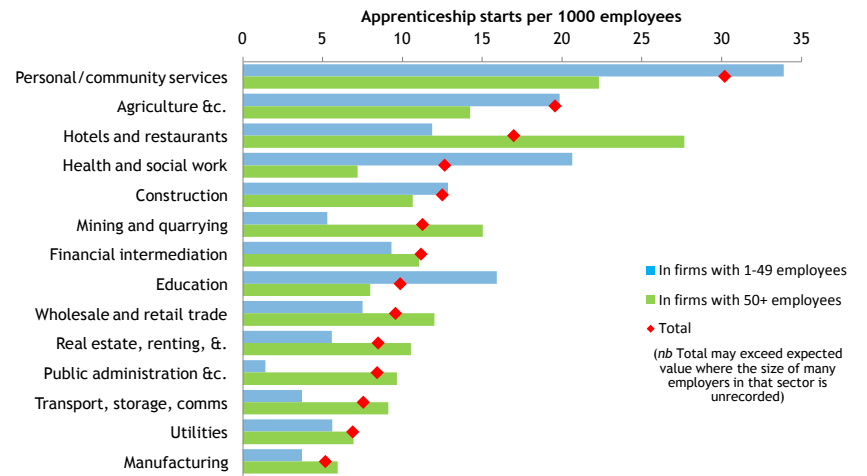

Solihull apprenticeships dashboard

The following charts provide data on apprenticeships in Solihull or the greater West Midlands, based on data relating to the 2009-2010 academic year.

For further info:
www.bit.ly/econinc
helena.duignan@wmro.org
 0121 503 3247

West Midlands
**Regional
 Observatory**
www.wmro.org

This version produced December 17 2010

West Midlands

New apprentices by sector and size of employer

New apprentices per 1000 employees by sector and size

Solihull
 in context

Quantity and completion by local authority

Applicants per vacancy by local authority

Solihull

New apprentices per 1000 population by apprenticeship subject area

New apprentices per 1000 population by gender and age