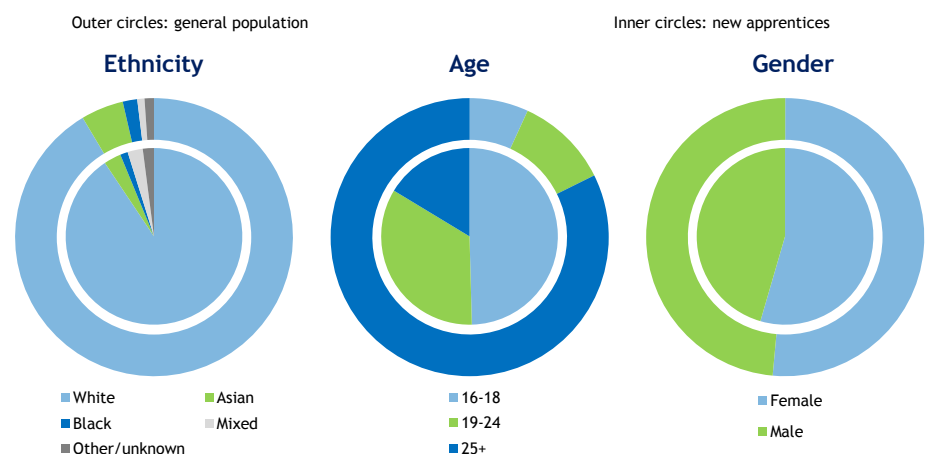

Solihull
 in context

Quantity and completion by local authority

Applicants per vacancy by local authority

Solihull

New apprentices per 1000 population by apprenticeship subject area

New apprentices per 1000 population by gender and age

Apprenticeship leavers by age and achievement

Who's starting apprenticeships?

New apprentices: 1,077 16-18: 534 19-24: 367 25+: 176