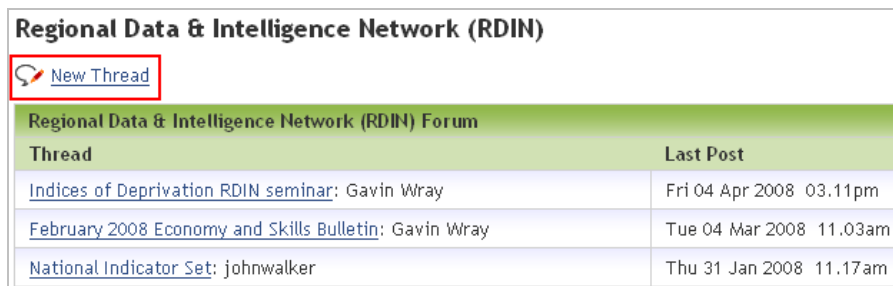

3 How to post a new message

1. Find the forum you wish to add your message in and click the **New Thread** link (you will be prompted to login if you are not already):

2. Add your Title and Message by typing in the boxes. You can also add basic formatting to your messages such as bold or bullet lists.

You are here: [Home](#) > [Forum](#) > [Regional Data & Intelligence Network (RDIN)](#) > New Thread

New thread

Message

Title*

Message*

B *I*

Do you want to be kept notified of new replies to this discussion?

Include in email digest ☐

Immediate notification by email ☐

Don't send any more notifications ☒

3. Before posting your message, choose your notification options at the bottom. For example, you can choose to receive an email when somebody replies to your message.
4. Click **Submit** to add your message to the forum.