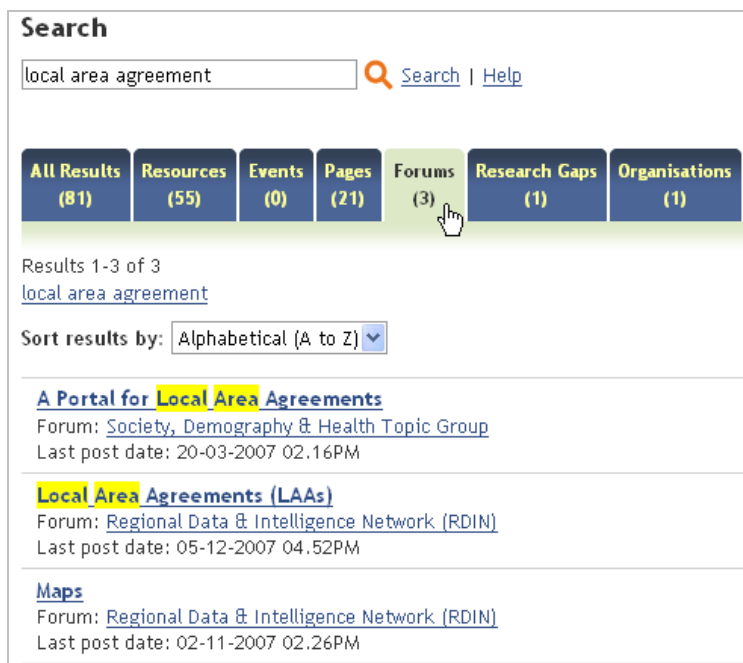

http://www.wmro.org/forum/section.aspx?forumSection_id=2

- To view all the messages in the thread, click on its title. You can now see all of the messages in date order. The first message is at the top of the page, with more recent messages added beneath.

Messages 1-3 of 3 Page : 1

[Reply to Thread](#)

2 How to search our discussion forums

1. Go to Home > Forums (<http://www.wmro.org/forum/>). At the top of the forums page is a keyword search box. You can limit your search to just forums:

2. You can now see the search results page. The Forums tab is selected by default, with matching results shown in a list:

3. To view the discussion, click on its title in the search results.

3 How to post a new message