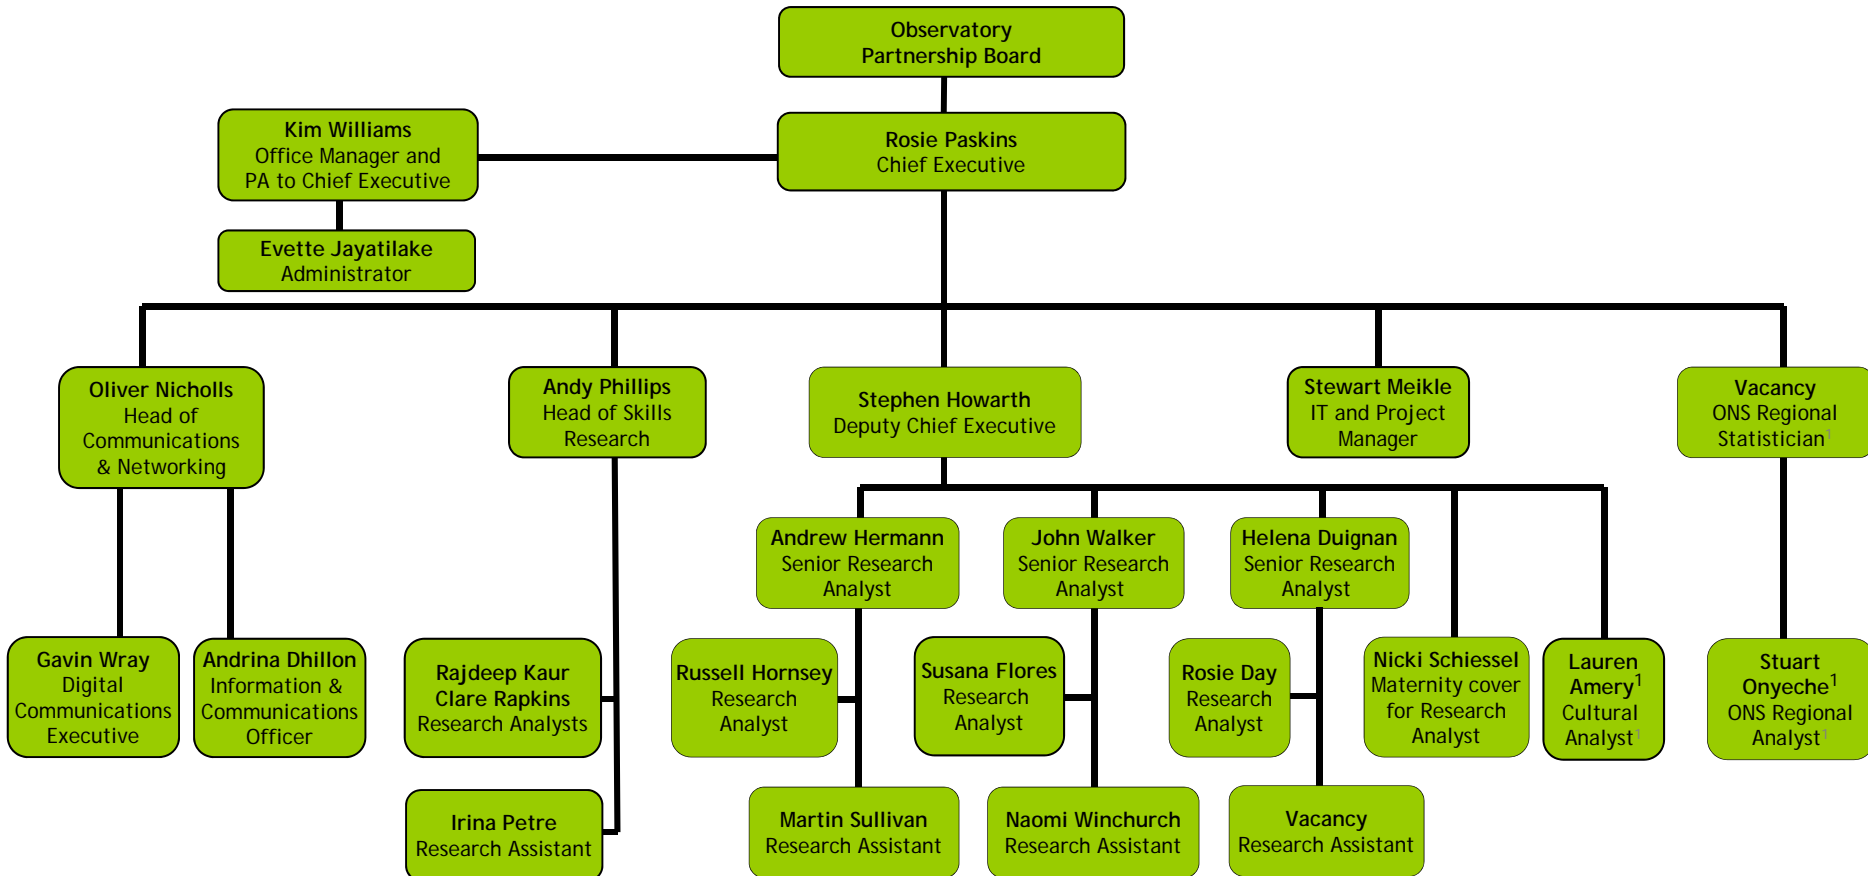

West Midlands Regional Observatory Organisation Structure April 2010

1. Employed by external agencies and with dual reporting.